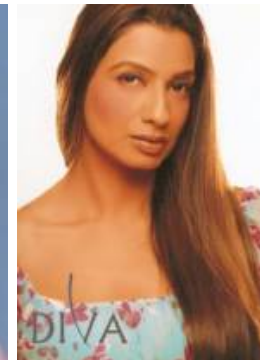

178 **35** **27** **40**
 Height Chest Waist Hips Shoes

*. 56

For Client Enquiries: +971 55 3421613
 Write to Us: enquiry@divadubai.com

"Black" Hair
"Brown" Eyes

Nationality: India*
Ethnicity: Indian*