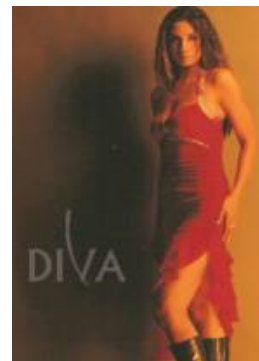

178 **35** **27** **40**
 Height Chest Waist Hips Shoes

*. 56

For Client Enquiries: +971 55 3421613
 Write to Us: enquiry@divadubai.com

"Black" Hair
"Brown" Eyes

Nationality: India*
Ethnicity: Indian*