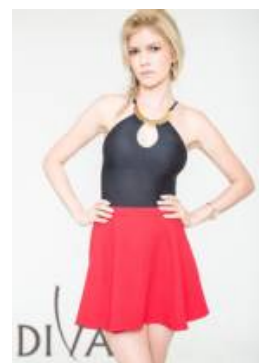

**40**   **171**   **84**   **60**   **36**  
Age   Height   Chest   Waist   Hips   Shoes

For Client Enquiries: +971 55 3421613

Write to Us: enquiry@divadubai.com

"Blonde" Hair  
"Brown" Eyes

Nationality: Brazil\*  
Ethnicity: European\*  
Language: English, Spanish