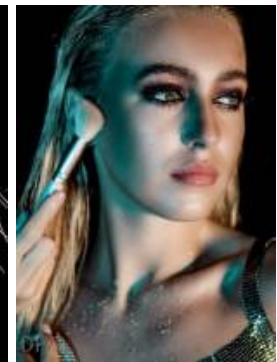

DIVA

DIVA

DIVA

*. 31931

165
Height

81
Chest

64
Waist

76
Hips

23
Shoes

"Blonde" Hair
"Green" Eyes

Nationality: United Kingdom*
Ethnicity: European*

For Client Enquiries: +971 55 3421613

Write to Us: enquiry@divadubai.com