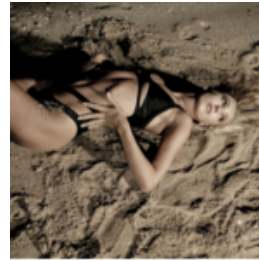

165 Height **81** Chest **64** Waist **76** Hips **23** Shoes

For Client Enquiries: +971 55 3421613
Write to Us: enquiry@divadubai.com

DIVA

DIVA

DIVA

"Blonde" Hair
"Green" Eyes

Nationality: United Kingdom*
Ethnicity: European*