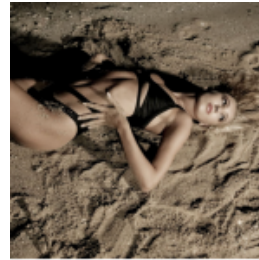

DIVA

DIVA

DIVA

*. 31931

165
Height

81
Chest

64
Waist

76
Hips