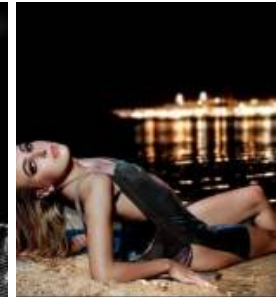

DIVA

DIVA

DIVA

*. 31931

165
Height

81
Chest

64
Waist

76
Hips