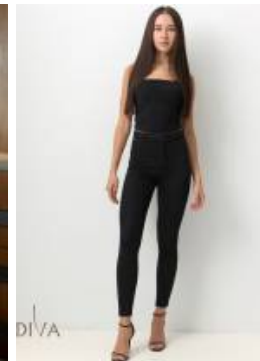

*. 31033

171
Height

For Client Enquiries: +971 55 3421613
Write to Us: enquiry@divadubai.com

"Brown" Hair
"Green" Eyes

Nationality: Germany*
Ethnicity: European*