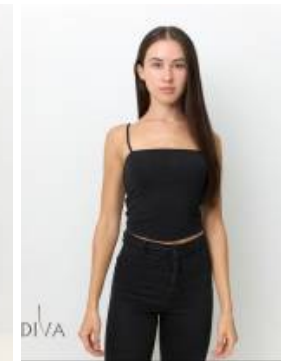

*. 31033

171
Height

For Client Enquiries: +971 55 3421613
Write to Us: enquiry@divadubai.com

"Brown" Hair
"Green" Eyes

Nationality: Germany*
Ethnicity: European*