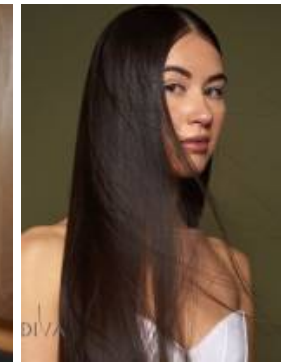

*. 31033

171
Height

For Client Enquiries: +971 55 3421613
Write to Us: enquiry@divadubai.com

"Brown" Hair
"Green" Eyes

Nationality: Germany*
Ethnicity: European*