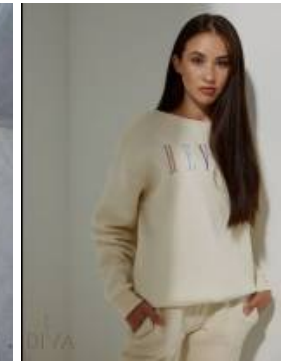

*. 31033

171
Height

For Client Enquiries: +971 55 3421613
Write to Us: enquiry@divadubai.com

"Brown" Hair
"Green" Eyes

Nationality: Germany*
Ethnicity: European*