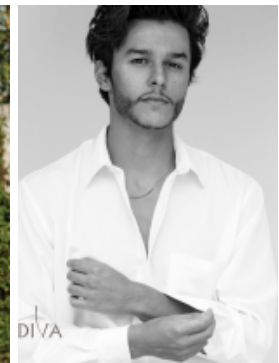

185 Height 96 Chest 74 Waist 93 Hips 42 Shoes

For Client Enquiries: +971 55 3421613
Write to Us: enquiry@divadubai.com

"Black" Hair
"Black" Eyes

Nationality: Brazil*
Ethnicity: European*