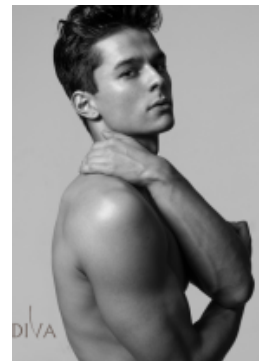

185 Height 96 Chest 74 Waist 93 Hips 42 Shoes

For Client Enquiries: +971 55 3421613
Write to Us: enquiry@divadubai.com

"Black" Hair
"Black" Eyes

Nationality: Brazil*
Ethnicity: European*