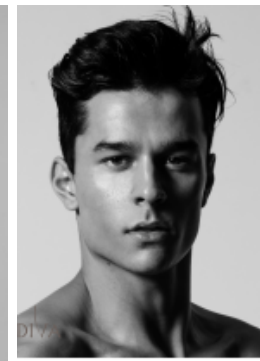

185 Height 96 Chest 74 Waist 93 Hips 42 Shoes

For Client Enquiries: +971 55 3421613
Write to Us: enquiry@divadubai.com

"Black" Hair
"Black" Eyes

Nationality: Brazil*
Ethnicity: European*