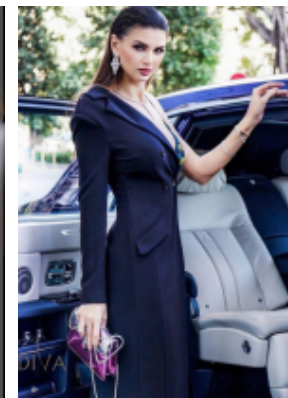

178 Height
 88 Chest
 65 Waist
 96 Hips
 41 Shoes

For Client Enquiries: +971 55 3421613
 Write to Us: enquiry@divadubai.com

"Brown" Hair
 "Brown" Eyes

Nationality: Romania*
 Ethnicity: European*