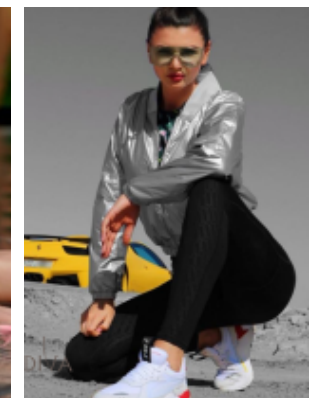

178 Height
 88 Chest
 65 Waist
 96 Hips
 41 Shoes

For Client Enquiries: +971 55 3421613
 Write to Us: enquiry@divadubai.com

"Brown" Hair
 "Brown" Eyes

Nationality: Romania*
 Ethnicity: European*