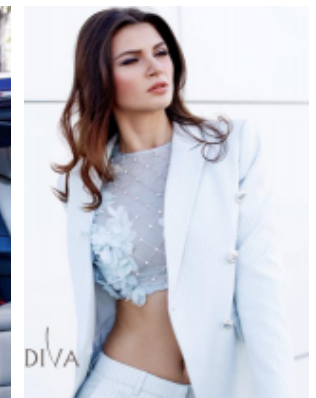

178 Height
 88 Chest
 65 Waist
 96 Hips
 41 Shoes

For Client Enquiries: +971 55 3421613
 Write to Us: enquiry@divadubai.com

"Brown" Hair
 "Brown" Eyes

Nationality: Romania*
 Ethnicity: European*