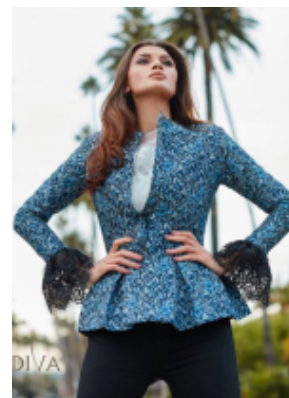

178 Height
 88 Chest
 65 Waist
 96 Hips
 41 Shoes

For Client Enquiries: +971 55 3421613
 Write to Us: enquiry@divadubai.com

"Brown" Hair
 "Brown" Eyes

Nationality: Romania*
 Ethnicity: European*