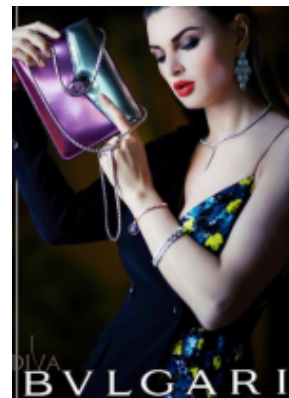

178 Height
 88 Chest
 65 Waist
 96 Hips
 41 Shoes

For Client Enquiries: +971 55 3421613
 Write to Us: enquiry@divadubai.com

"Brown" Hair
 "Brown" Eyes

Nationality: Romania*
 Ethnicity: European*