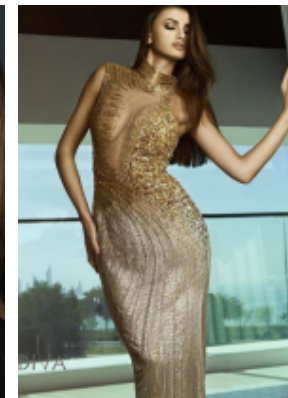

178 Height
 88 Chest
 65 Waist
 96 Hips
 41 Shoes

For Client Enquiries: +971 55 3421613
 Write to Us: enquiry@divadubai.com

"Brown" Hair
 "Brown" Eyes

Nationality: Romania*
 Ethnicity: European*