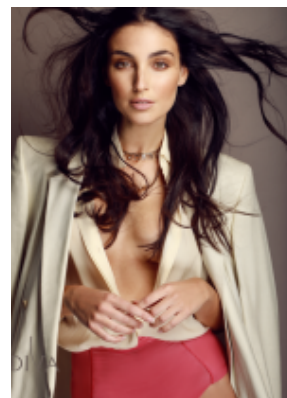

178 Height
85 Chest
65 Waist
96 Hips
40 Shoes

For Client Enquiries: +971 55 3421613
Write to Us: enquiry@divadubai.com

"Black" Hair
"Blue" Eyes

Nationality: Italy*
Ethnicity: European*