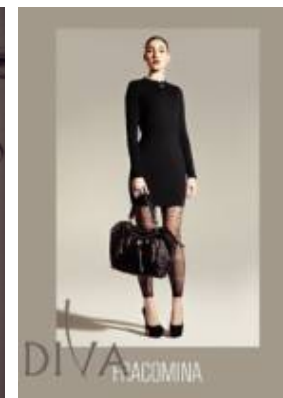

178 Height
85 Chest
65 Waist
96 Hips
40 Shoes

For Client Enquiries: +971 55 3421613
Write to Us: enquiry@divadubai.com

"Black" Hair
"Blue" Eyes

Nationality: Italy*
Ethnicity: European*