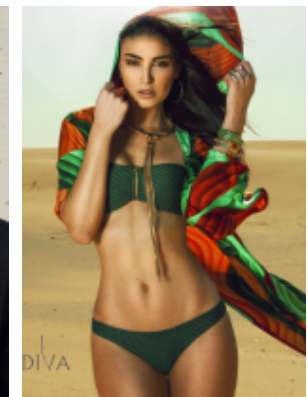

178 Height
85 Chest
65 Waist
96 Hips
40 Shoes

For Client Enquiries: +971 55 3421613
Write to Us: enquiry@divadubai.com

"Black" Hair
"Blue" Eyes

Nationality: Italy*
Ethnicity: European*