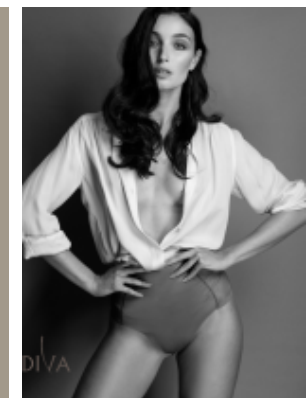

178 Height
85 Chest
65 Waist
96 Hips
40 Shoes

For Client Enquiries: +971 55 3421613
Write to Us: enquiry@divadubai.com

"Black" Hair
"Blue" Eyes

Nationality: Italy*
Ethnicity: European*