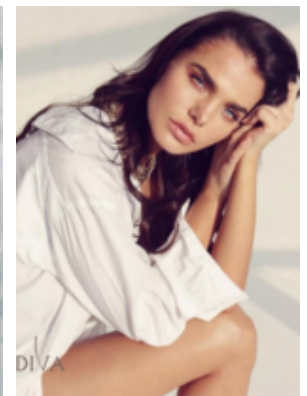

179 Height
88 Chest
60 Waist
89 Hips
39 Shoes

For Client Enquiries: +971 55 3421613
Write to Us: enquiry@divadubai.com

"Black" Hair
"Blue" Eyes

Nationality: Lithuania*
Ethnicity: European*