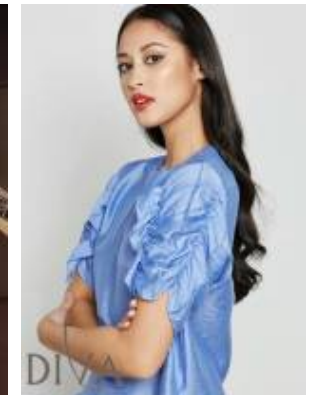

179 Height
81 Chest
63 Waist
91 Hips
41 Shoes

For Client Enquiries: +971 55 3421613
 Write to Us: enquiry@divadubai.com

Black Hair
 Brown Eyes

Nationality: Philippines*
 Ethnicity: Oriental*