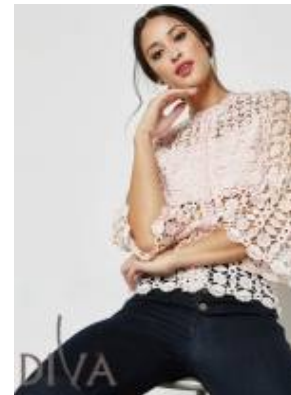

179 Height
81 Chest
63 Waist
91 Hips
41 Shoes

For Client Enquiries: +971 55 3421613
 Write to Us: enquiry@divadubai.com

Black Hair
 Brown Eyes

Nationality: Philippines*
 Ethnicity: Oriental*