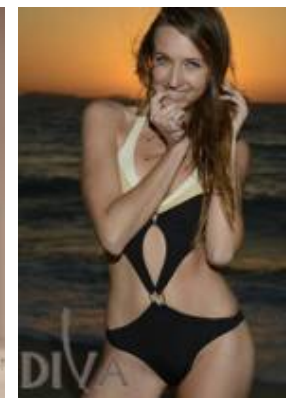

176 Height **87** Chest **60** Waist **89** Hips **40** Shoes

For Client Enquiries: +971 55 3421613
Write to Us: enquiry@divadubai.com

Brown Hair
["Brown"] Eyes

Nationality: Russia*
Ethnicity: European*