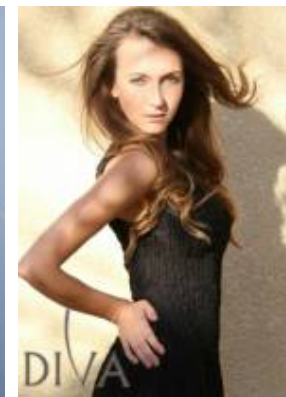

176 Height **87** Chest **60** Waist **89** Hips **40** Shoes

For Client Enquiries: +971 55 3421613
Write to Us: enquiry@divadubai.com

Brown Hair
["Brown"] Eyes

Nationality: Russia*
Ethnicity: European*