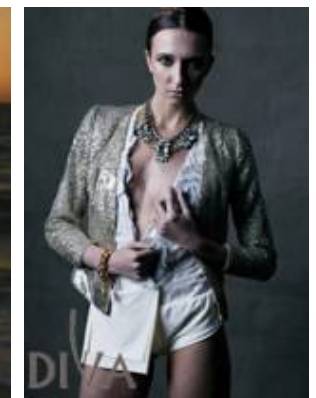

176 Height **87** Chest **60** Waist **89** Hips **40** Shoes

For Client Enquiries: +971 55 3421613
Write to Us: enquiry@divadubai.com

Brown Hair
["Brown"] Eyes

Nationality: Russia*
Ethnicity: European*