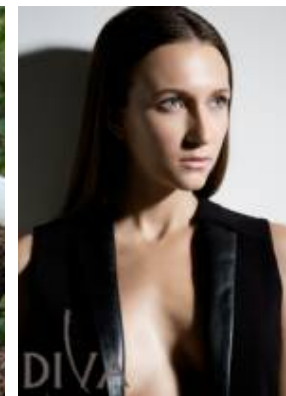

176 Height **87** Chest **60** Waist **89** Hips **40** Shoes

For Client Enquiries: +971 55 3421613
Write to Us: enquiry@divadubai.com

Brown Hair
["Brown"] Eyes

Nationality: Russia*
Ethnicity: European*