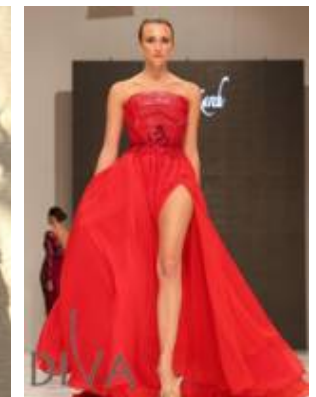

176 Height **87** Chest **60** Waist **89** Hips **40** Shoes

For Client Enquiries: +971 55 3421613
Write to Us: enquiry@divadubai.com

Brown Hair
["Brown"] Eyes

Nationality: Russia*
Ethnicity: European*