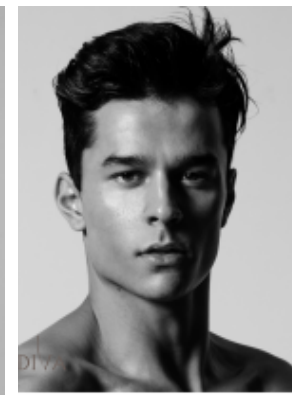

*. 25734

185 Height 96 Chest 74 Waist 93 Hips 42 Shoes

For Client Enquiries: +971 55 3421613
Write to Us: enquiry@divadubai.com

"Black" Hair
"Black" Eyes

Nationality: Brazil*
Ethnicity: European*