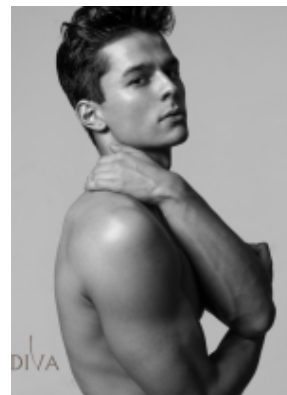

*. 25734

185 Height 96 Chest 74 Waist 93 Hips 42 Shoes

For Client Enquiries: +971 55 3421613
Write to Us: enquiry@divadubai.com

"Black" Hair
"Black" Eyes

Nationality: Brazil*
Ethnicity: European*