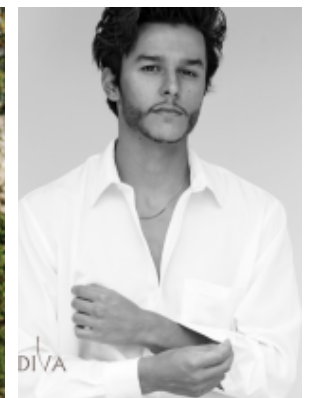

*. 25734

185 Height 96 Chest 74 Waist 93 Hips 42 Shoes

For Client Enquiries: +971 55 3421613
Write to Us: enquiry@divadubai.com

"Black" Hair
"Black" Eyes

Nationality: Brazil*
Ethnicity: European*