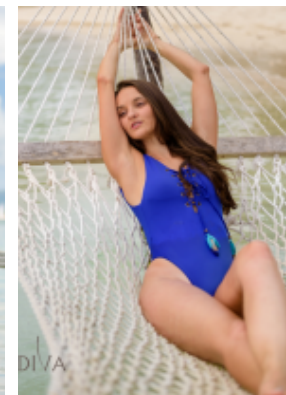

168 Height **92** Chest **64** Waist **93** Hips **38** Shoes

For Client Enquiries: +971 55 3421613
Write to Us: enquiry@divadubai.com

"Brown" Hair
"Brown" Eyes

Nationality: Spain*
Ethnicity: European*