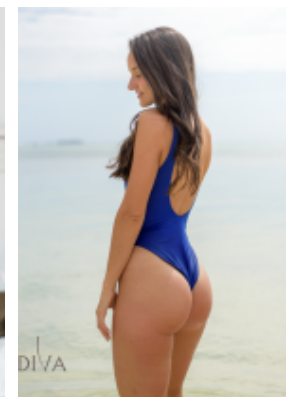

168 Height **92** Chest **64** Waist **93** Hips **38** Shoes

For Client Enquiries: +971 55 3421613
Write to Us: enquiry@divadubai.com

"Brown" Hair
"Brown" Eyes

Nationality: Spain*
Ethnicity: European*