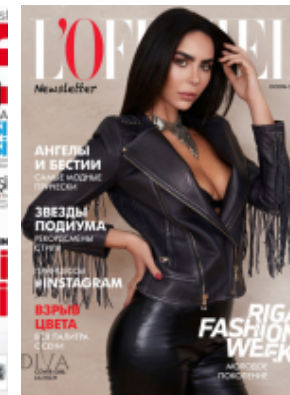

**180** Height  
**84** Chest  
**61** Waist  
**92** Hips  
**40** Shoes

For Client Enquiries: +971 55 3421613  
 Write to Us: enquiry@divadubai.com

"Brown" Hair  
 "Brown" Eyes  
 Nationality: Romania\*  
 Ethnicity: Mediterranean\*