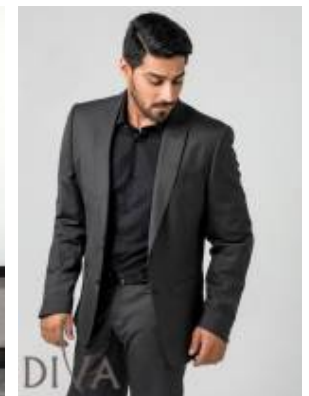

179 Height
100 Chest
79 Waist
103 Hips
44 Shoes

For Client Enquiries: +971 55 3421613
 Write to Us: enquiry@divadubai.com

"Black" Hair
 "Black" Eyes

Nationality: Pakistan*
 Ethnicity: Arabic*