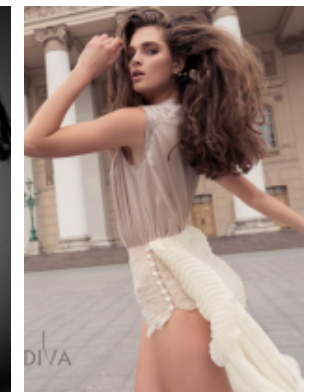

181 Height
80 Chest
62 Waist
94 Hips
41 Shoes

For Client Enquiries: +971 55 3421613
 Write to Us: enquiry@divadubai.com

"Blonde" Hair
 "Blue" Eyes

Nationality: Russian Federation*
 Ethnicity: European*