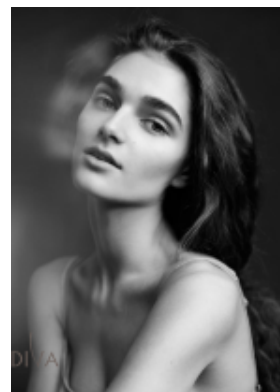

181 Height
80 Chest
62 Waist
94 Hips
41 Shoes

For Client Enquiries: +971 55 3421613
 Write to Us: enquiry@divadubai.com

"Blonde" Hair
 "Blue" Eyes

Nationality: Russian Federation*
 Ethnicity: European*